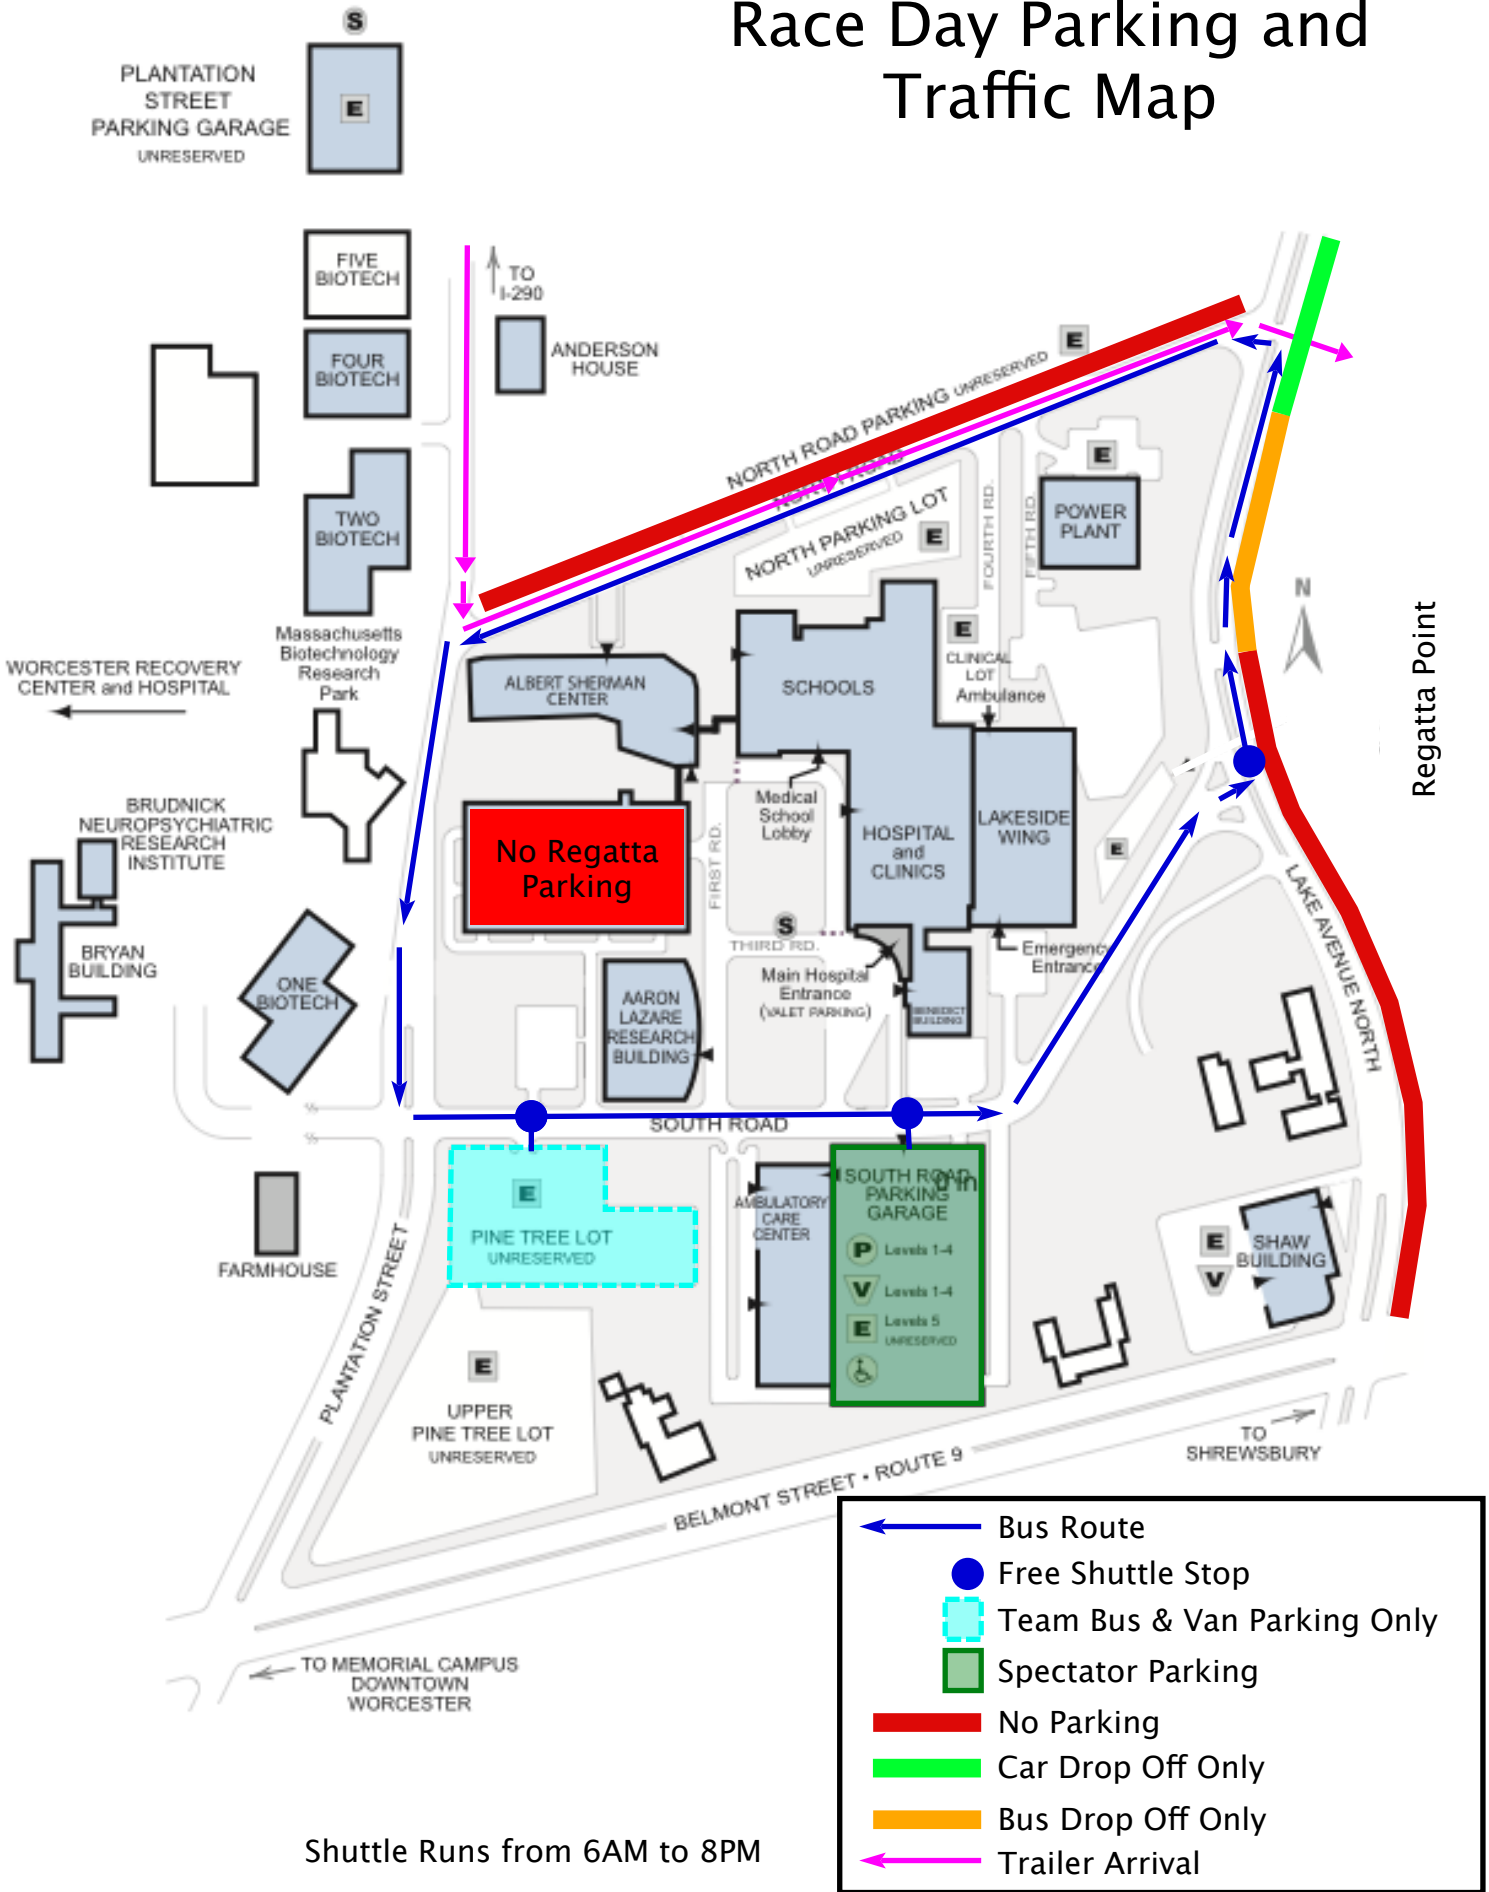

Race Day Parking and Traffic Map

Shuttle Runs from 6AM to 8PM